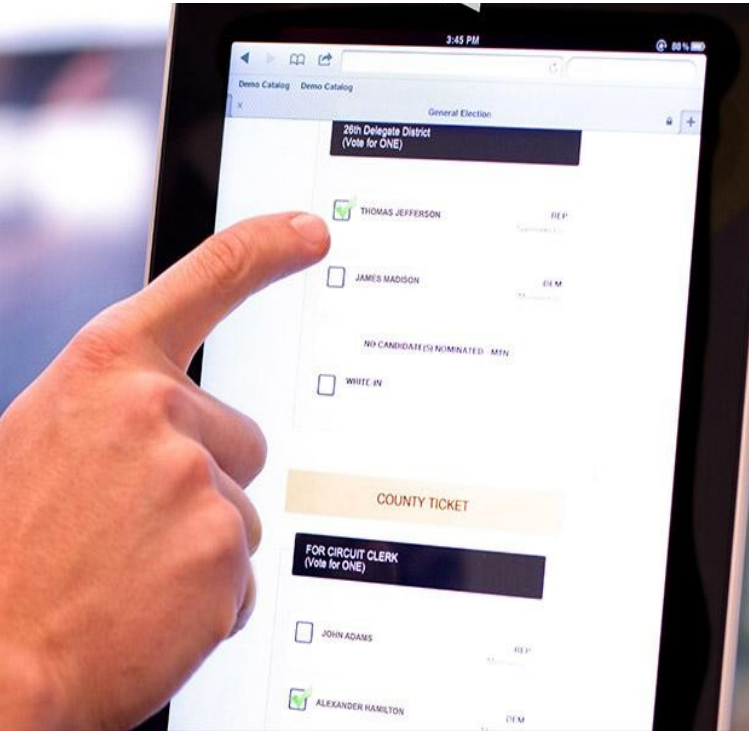

A hand is pointing at a tablet screen. The screen displays the word 'VOTE' in large orange letters. Below it is a graphic of a hand clicking a button, with a red circle around the button. At the bottom of the screen, there is a red button labeled 'CLICK' and the text 'CLICK HERE TO APPLY'.

n-Gauge Polls

- n-Gauge polls was one of the 1st in India to introduce E-Voting for Associations
- It uses best in class voting process
- Top security measure
- System adaptable to suit all voting processes
- The software has been Audited by Top IT-Auditing firms
- n-Gauge-Polls, unlike other systems specifically designed for e-Voting
- Complete Transparency in process
- Authorised representatives from the organisation have complete control to oversee the voting.
- Immediate reporting of any suspicious activity
- Best SOP for E-Voting in the industry

We help Association to run successful E-Voting

End-to-End Election Management Solution

We offer.....

- E-Voting software
- Consultation for Election Process setup
- Election Administration

n-GaugePOLLS

We help Association to run successful E-Voting

E-VOTING SOFTWARE

Features

- Multi level security features
- Multi Platform (Computer, Tablet, Mobile)
- Multiple verification (Email, SMS)
- Easy setup

Benefits

- Easy to use
- Increases member participation
- Cost effective
- Secure